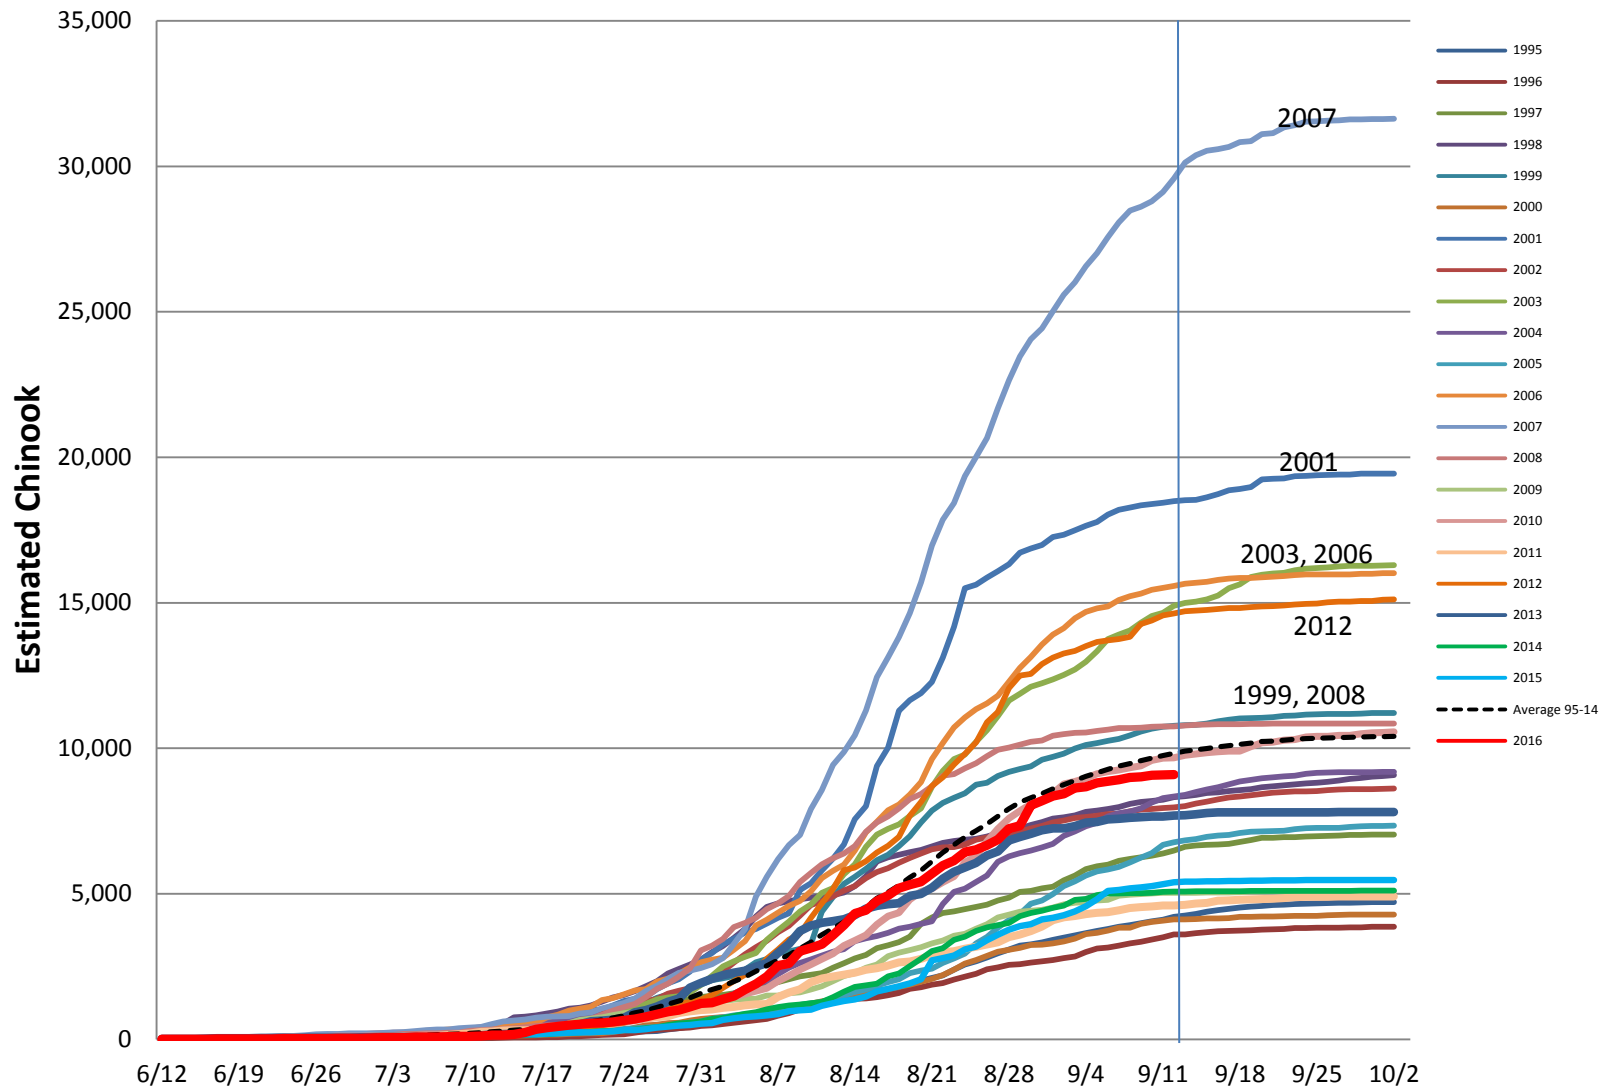

Adult Chinook Estimates at Ballard Locks, 1995-2016

Adult Sockeye Estimates at Ballard Locks, 1995-2016

Adult coho salmon estimates at the Ballard Locks, 1995-2016