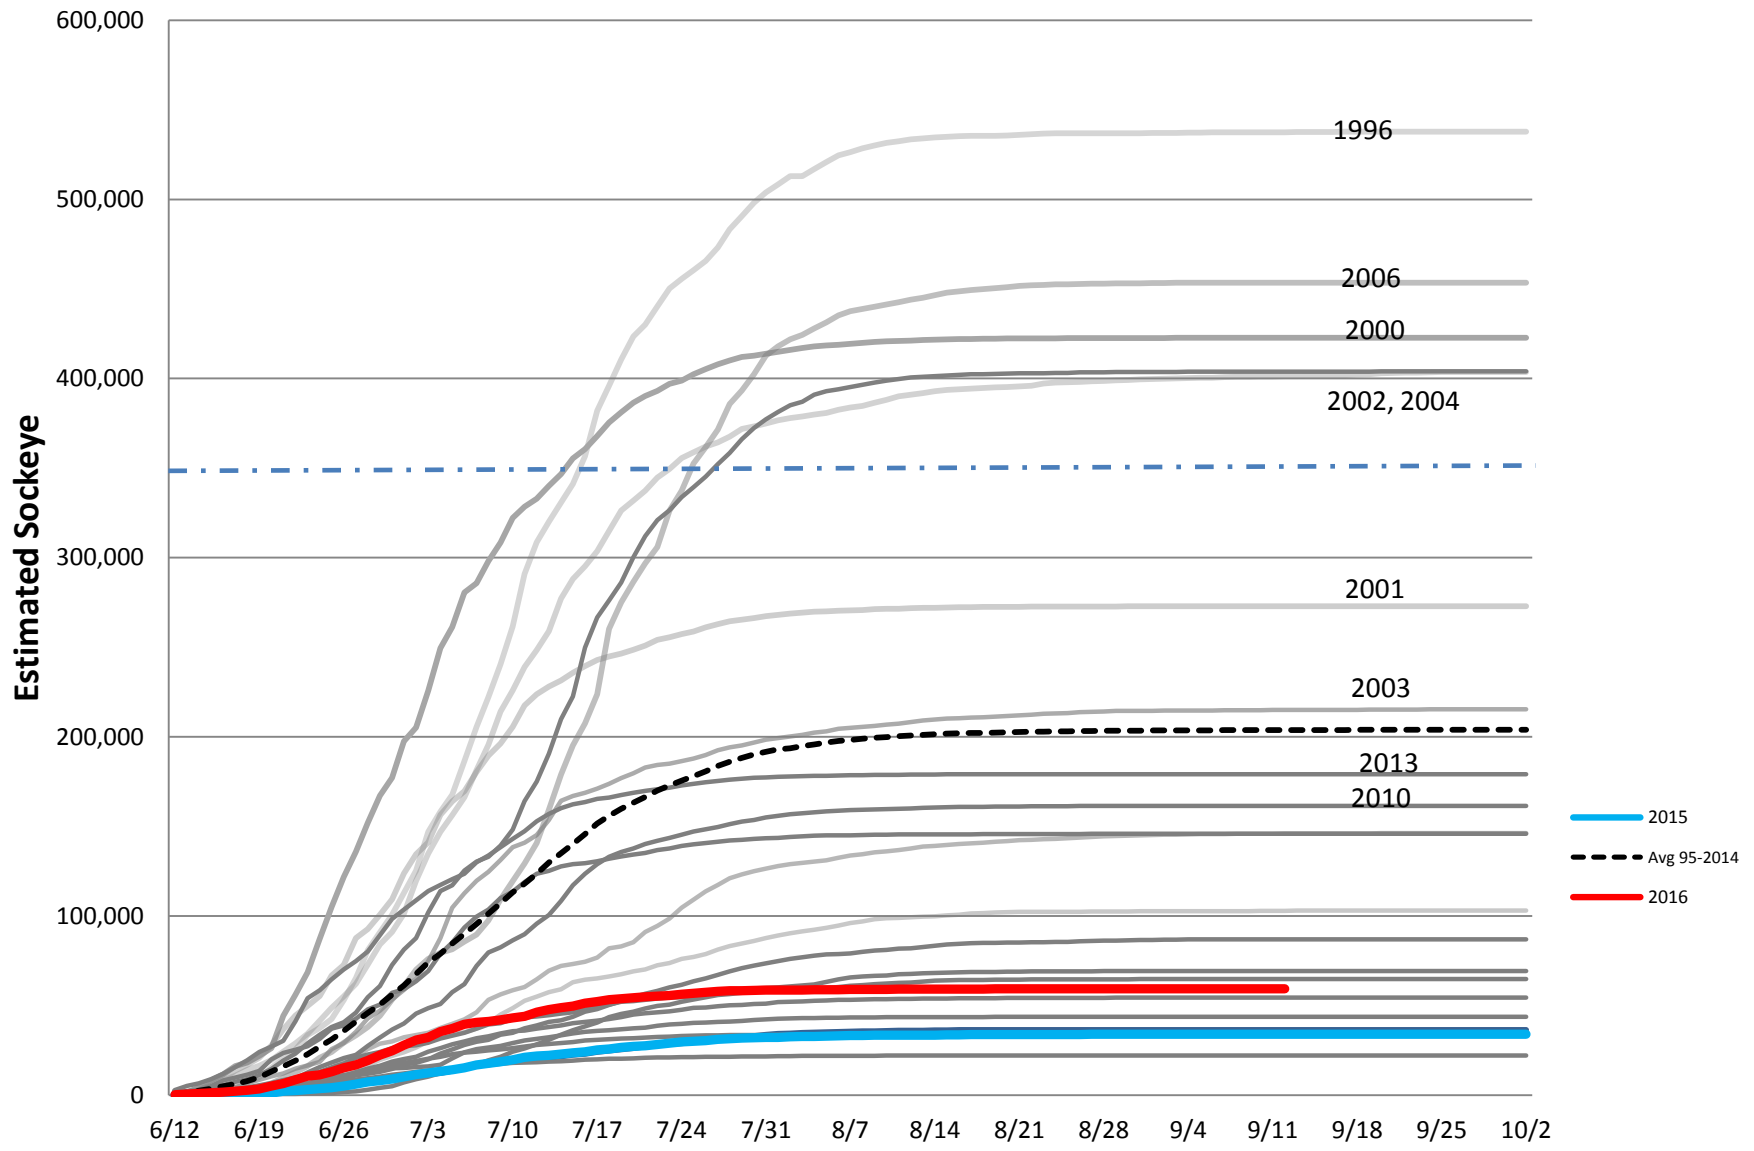

Adult Chinook Estimates at Ballard Locks, 1995-2016

Adult Sockeye Estimates at Ballard Locks, 1995-2016

Adult coho salmon estimates at the Ballard Locks, 1995-2016