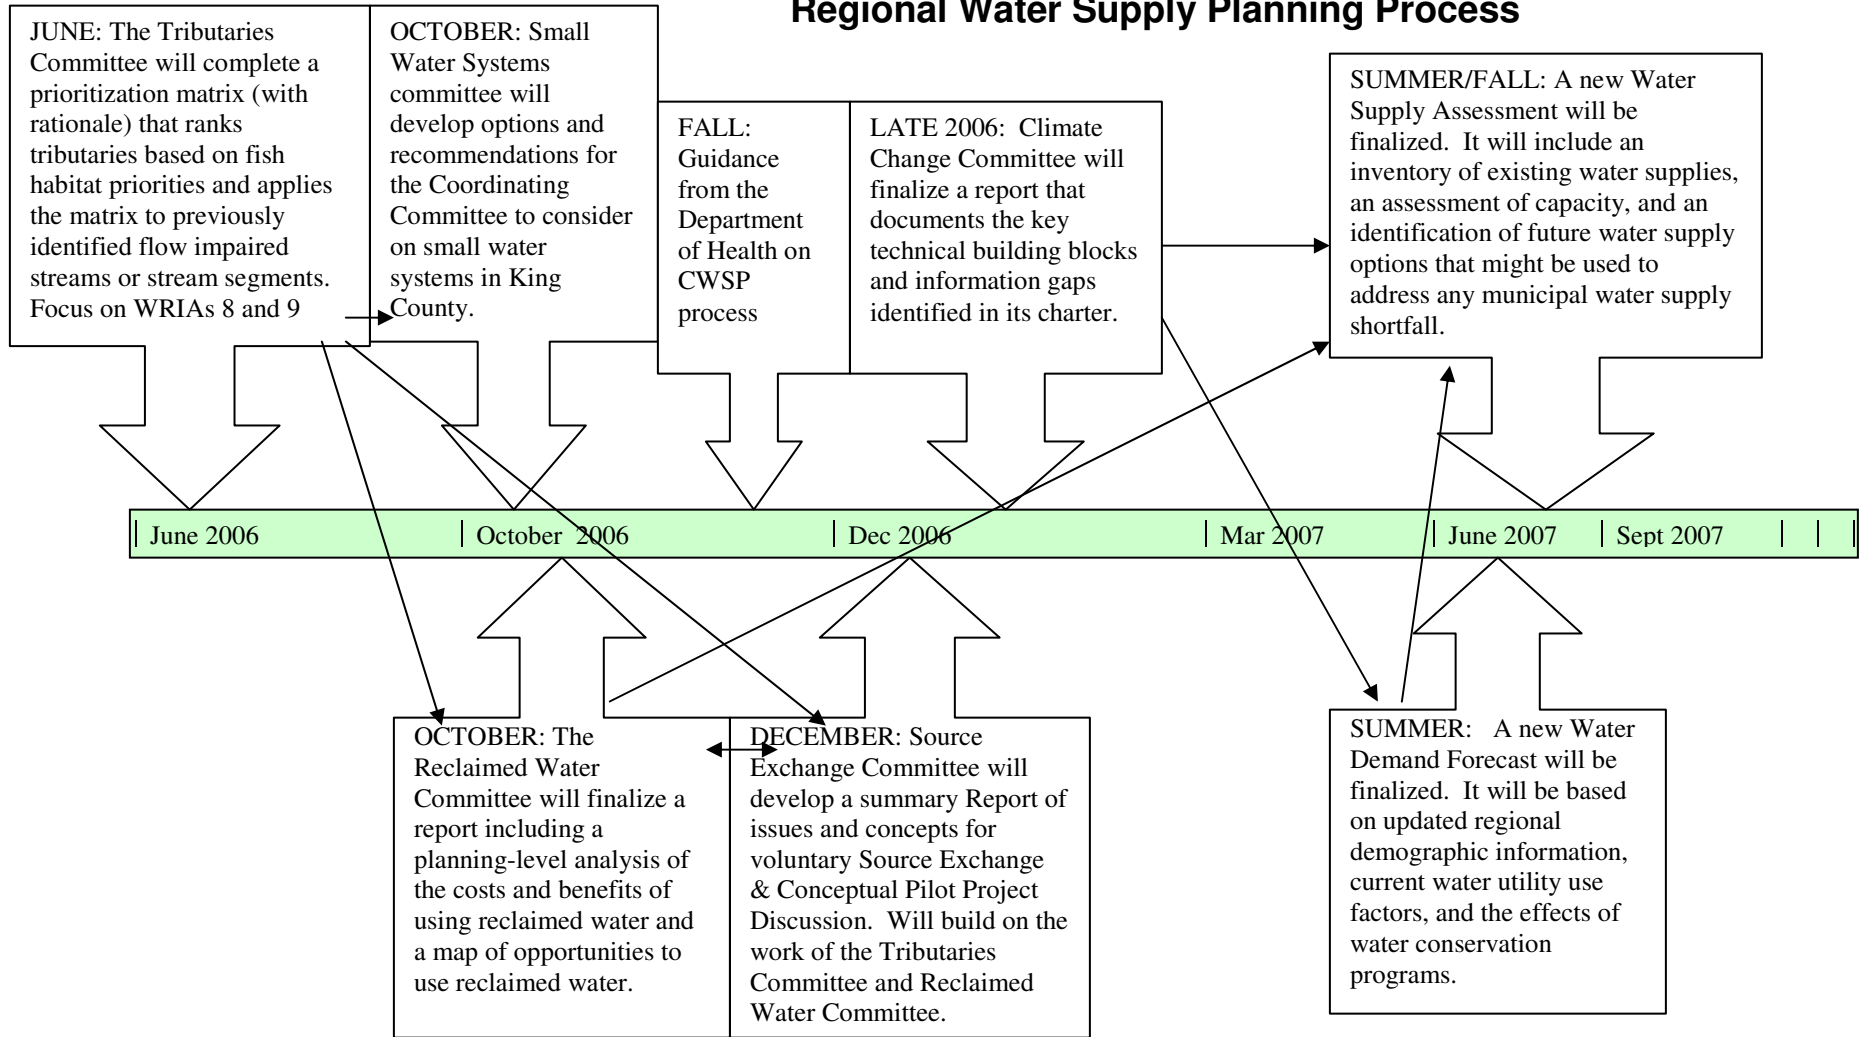

Chart of Deliverables

Regional Water Supply Planning Process

→ A thin arrow indicates a work product being delivered to another committee for use in their efforts.